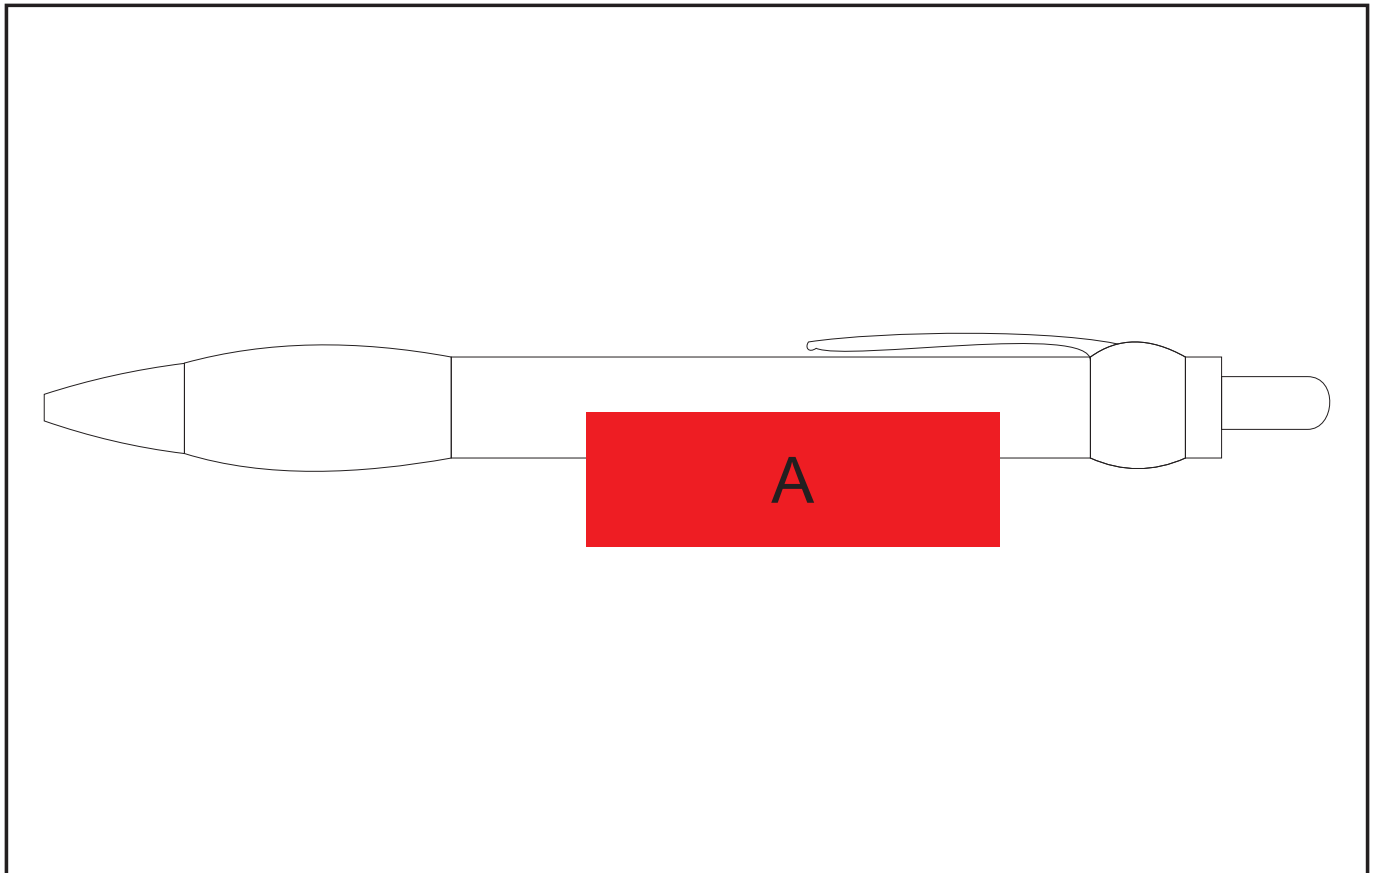

PEN-43

Avalanche Pen

Need to know:

Includes 1-Colour, 1-Position Pad Print on 1000 units or more (setup fee applies)
Please note the seam on the pen may affect the print (the seam is not consistent in one position)

Branding Options:

Position A

1. Pad Wrap (PW) - 1 colour
Size: 43mm wide x 14mm high